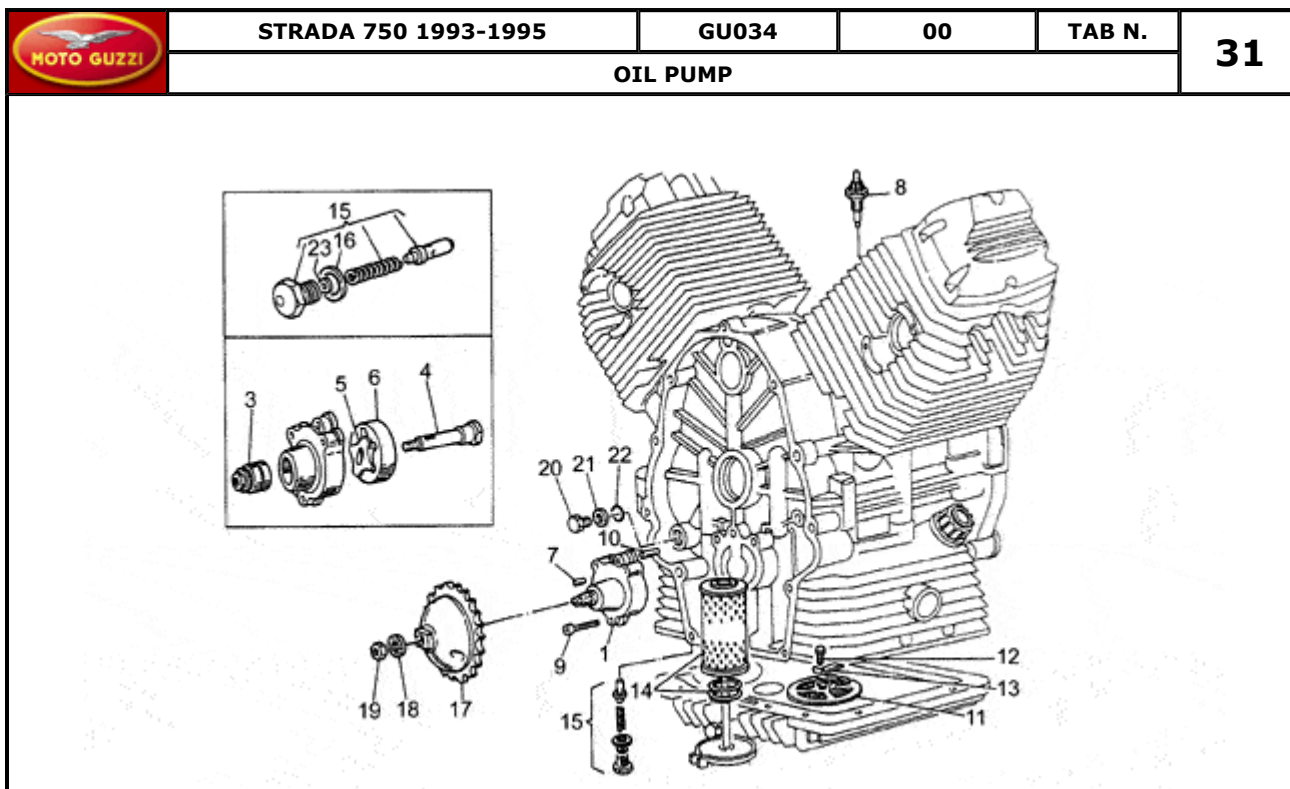

Pos.	Description	Year	I_M	Country	Version	Code	Q.ty	P.Cod.
1	Oil pump	-	-	-	-	GU19146420	1	
3	Roller bearing 10x22x20	-	-	-	-	GU92252210	1	
4	Oil pump shaft assy.	-	-	-	-	GU19147820	1	
5	Inner rotor	-	-	-	-	GU19148420	1	
6	Outer rotor	-	-	-	-	GU19148620	1	
7	Guide roller	-	-	-	-	GU92296726	1	
8	Pressure sensor	-	-	-	02201N	GU31999581	1	
9	Screw M6X35	-	-	-	-	GU98620335	3	
10	Pin	-	-	-	-	GU19018920	2	
11	Oil filter	-	-	-	-	GU19152200	1	
12	Screw	-	-	-	-	GU98054314	1	
13	Plate	-	-	-	-	GU95187006	1	
14	Oil filter	-	-	-	-	GU27153085	1	
15	Oil pressure valve	-	-	-	-	GU31158250	1	
16	Washer 18,25x24x1	-	-	-	-	GU18144350	3	
17	Oil pump gear	-	-	-	-	GU19147721	1	
18	Washer 10,5x16x1	-	-	-	-	GU19149800	1	
19	Nut M10x1,25	-	-	-	-	GU92602510	1	
20	Plug	-	-	-	-	GU31016050	1	
21	Gasket 14,25	-	-	-	-	GU18161150	1	
22	O-ring	-	-	-	-	GU90706111	1	
23	Washer 6,15x11x0,8	-	-	-	-	GU95004206	1