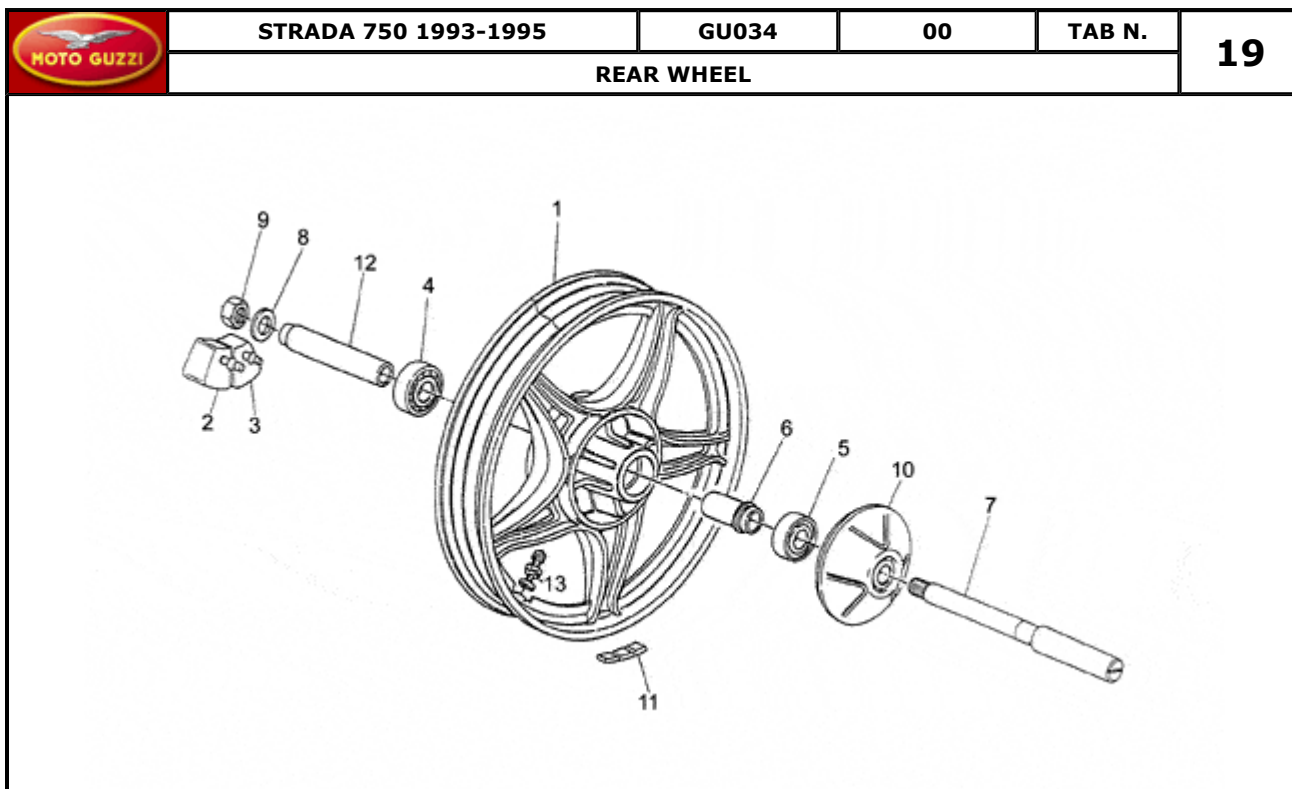

Pos.	Description	Year	I_M	Country	Version	Code	Q.ty	P.Cod.
1	Rear wheel	-	-	-	-	GU31630640	1	
2	RH rubber coupling	-	-	-	-	GU19632501	6	
3	LH rubber coupling	-	-	-	-	GU19632502	6	
4	Bearing	-	-	-	-	GU92204218	1	
5	Bearing	-	-	-	-	GU92204217	1	
6	Bearing internal spacer	-	-	-	-	GU19633935	1	
7	Rear wheel spindle	-	-	-	-	GU23633380	1	
8	Washer	-	-	-	-	GU14634400	1	
9	Nut M6X1,5	-	-	-	-	GU92602316	1	
10	Protection	-	-	-	-	GU19636400	1	
11	Counterweight	-	-	-	-	GU14616150	1	
12	Spacer	-	-	-	-	GU19634100	1	
13	Air valve	-	-	-	-	GU28617760	1