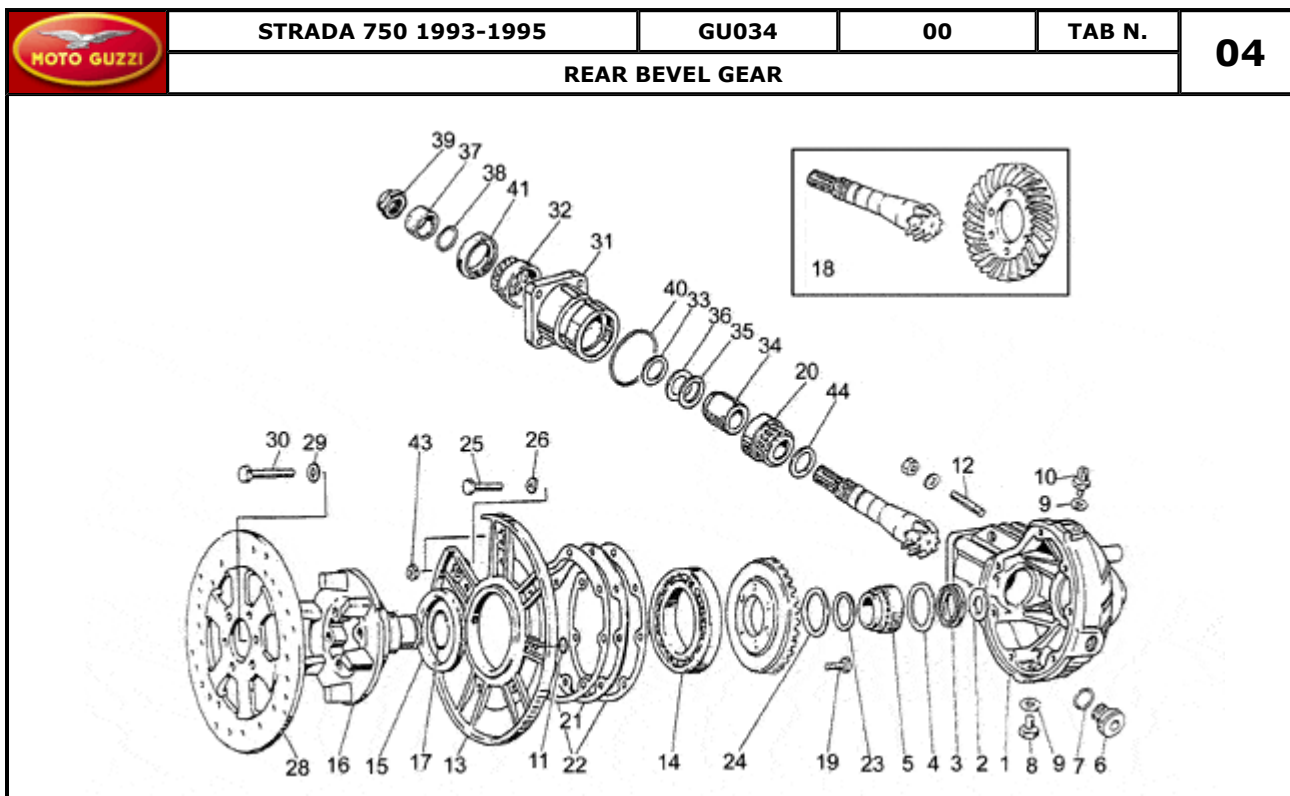

Pos.	Description	Year	I_M	Country	Version	Code	Q.ty	P.Cod.
1	Transmission housinggrey	-	-	-	30295C	-	GU31350380	1
2	Clearance washer	-	-	-	-	-	GU19351900	1
3	Gasket ring 35x47x7	-	-	-	-	-	GU90403547	1
4	Clearance washer	-	-	-	-	-	GU19351100	1
5	Roller bearing 35x50x17	-	-	-	-	-	GU92252235	1
6	Oil plug	-	-	-	-	-	GU12022600	1
7	O-ring 20,24X2,62	-	-	-	-	-	GU90706203	1
8	Oil unload plug M10X1	-	-	-	-	-	GU31003766	1
9	Gasket	-	-	-	-	-	GU10528900	2
10	Breather plug	-	-	-	-	-	GU19206501	1
11	O-ring	-	-	-	-	-	GU90706076	2
12	Stud bolt	-	-	-	-	-	GU96508055	4
13	Cover	-	-	-	-	-	GU19350421	1
14	Ball bearing 70x110x13	-	-	-	-	-	GU92201070	1
15	Gasket ring 75x90x8	-	-	-	-	-	GU90407590	1
16	Pin	-	-	-	-	-	GU19351401	1
17	Stop ring	-	-	-	-	-	GU90353030	1
18	Bevel gear Z=8/31	-	-	-	-	-	GU20354621	1
19	Screw	-	-	-	-	-	GU19356320	6
20	Tap.roller bearing	-	-	-	-	-	GU92249223	1
21	Spacer 1,2 mm	-	-	-	-	-	GU19355408	1
	Spacer 1,6 mm	-	-	-	-	-	GU19355413	1
	Spacer 1,5 mm	-	-	-	-	-	GU19355412	1
	Spacer 1,3 mm	-	-	-	-	-	GU19355410	1
	Spacer 1,1 mm	-	-	-	-	-	GU19355406	1
	Spacer 1 mm	-	-	-	-	-	GU19355404	1
	Spacer 0,9 mm	-	-	-	-	-	GU19355402	1
	Spacer 0,8 mm	-	-	-	-	-	GU19355400	1
	Spacer 1,4 mm	-	-	-	-	-	GU19355411	1
22	Gasket	-	-	-	-	-	GU19350700	2
23	Thrust washer	-	-	-	-	-	GU19352300	1
24	Thrust washer	-	-	-	-	-	GU19353500	1
25	Screw M8X25	-	-	-	-	-	GU19357660	7