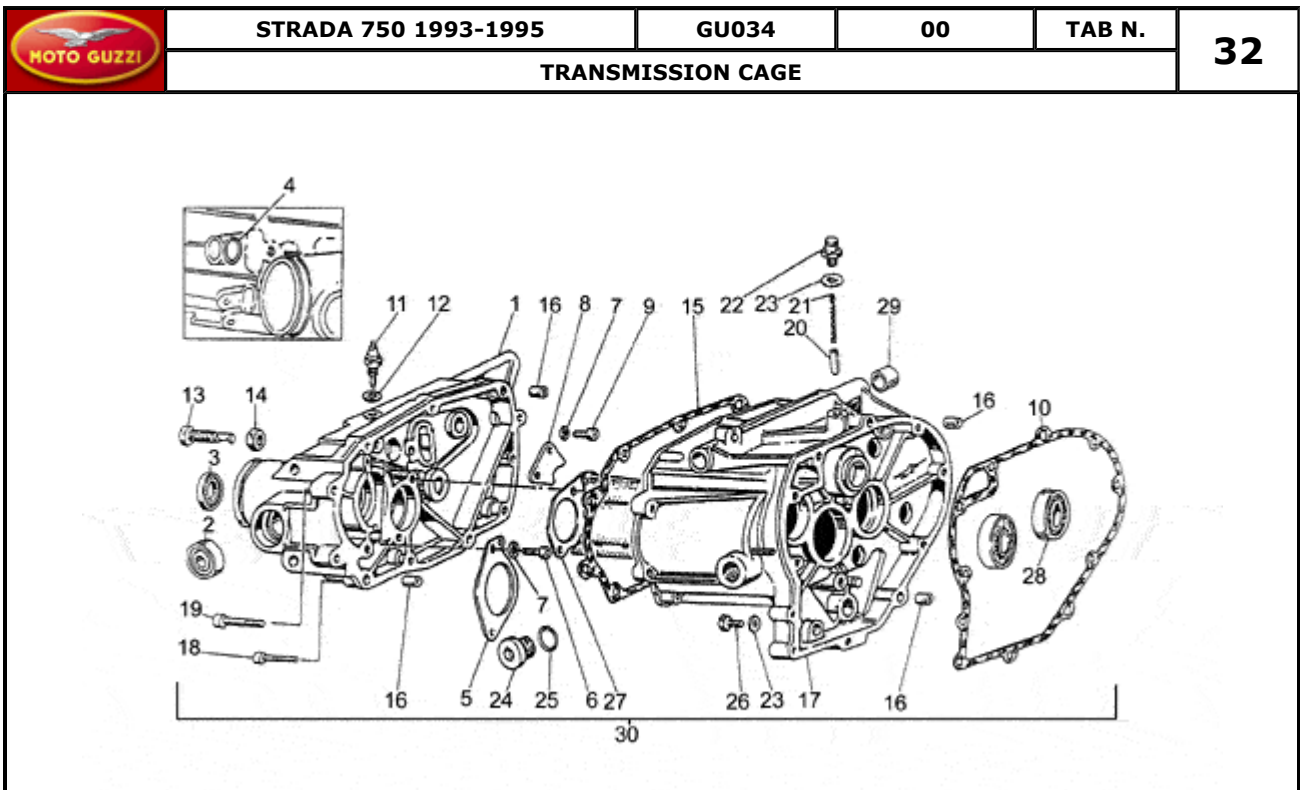

Pos.	Description	Year	I_M	Country	Version	Code	Q.ty	P.Cod.
1	Gearbox cover, grey	-	-	-	30295C	g	GU31200880	1
	Box cover, grey	-	-	-	-	-	GU19200861	1
2	Bearing 15x35x11	-	-	-	-	-	GU92204215	2
3	Gasket ring 28x40x7	-	-	-	-	-	GU90402841	1
4	O-ring 13,95x2,92	-	-	-	-	-	GU90706140	1
5	Plate	-	-	-	-	-	GU23213870	1
6	Screw	-	-	-	-	-	GU98622314	4
7	Washer 6,4x10x0,7	-	-	-	-	-	GU14217901	6
8	Plate	-	-	-	-	-	GU19235800	1
9	Screw	-	-	-	-	-	GU98622314	2
10	Gasket	-	-	-	-	-	GU23200370	1
11	Sensor	-	-	-	-	-	GU19207220	1
12	Gasket 8,25x15x1	-	-	-	-	-	GU12154200	1
13	Screw M12x1,25	-	-	-	-	-	GU19237800	1
14	Low nut M12x1,25	-	-	-	-	-	GU92602512	1
15	Gasket	-	-	-	-	-	GU19201120	1
16	Bush 6,6x9x13	-	-	-	-	-	GU19002020	4
17	Gearbox, grey	-	-	-	30295C	-	GU31200280	1
18	Screw M6X30	-	-	-	-	-	GU98620330	7
19	Screw M8X35	-	-	-	-	-	GU98620435	4
20	Pawl	-	-	-	-	-	GU55234700	1
21	Lever return spring	-	-	-	-	-	GU94321067	1
22	Breather plug	-	-	-	-	-	GU19206501	1
23	Gasket	-	-	-	-	-	GU10528900	2
24	Oil plug	-	-	-	-	-	GU12022600	1
25	O-ring 20,24X2,62	-	-	-	-	-	GU90706203	1
26	Oil plug	-	-	-	-	-	GU31003765	1
27	Oil bulhead	-	-	-	-	-	GU19208220	1
28	Ball bearing 20x42x12	-	-	-	-	-	GU92201120	1
29	Bush 10,25x15,7x8	-	-	-	-	-	GU19202320	2
30	Transmission assy and housing	-	-	-	30295C-D	g	GU27991561	1
	Transmission assy and housing	-	-	-	-	-	GU19991530	1