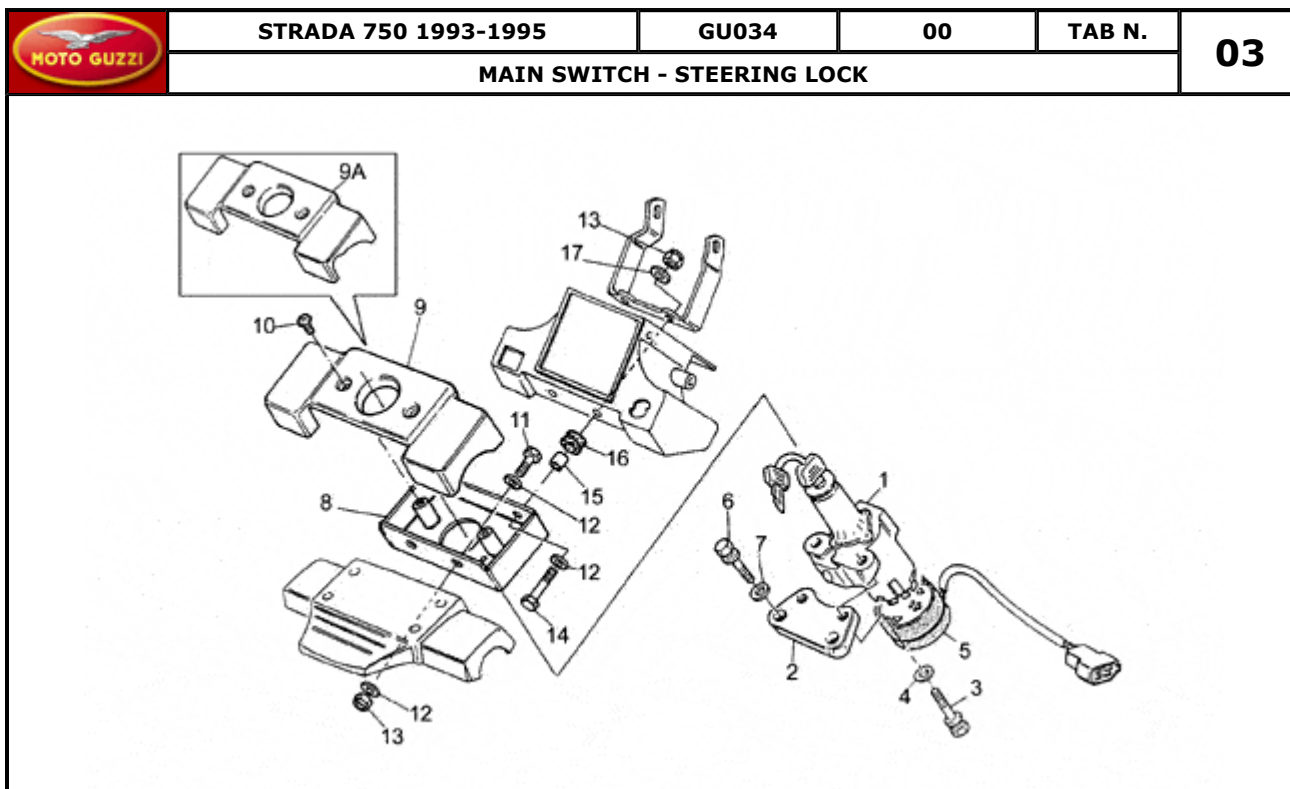

Pos.	Description	Year	I_M_	Country	Version	Code	Q.ty	P.Cod.
1	Main switch - steering lock	-	-	-	-	GU30782511	1	
2	Commutator support	-	-	-	-	GU19782315	1	
3	Shear rivet	-	-	-	-	GU97260425	2	
4	Washer	-	-	-	-	GU95004208	2	
5	Commutator wiring	-	-	-	-	GU29731460	1	
6	Shear rivet	-	-	-	-	GU97260420	2	
7	Washer	-	-	-	-	GU95000208	2	
8	Plate	-	-	-	-	GU30766580	1	
9	Cover	-	-	-	MN2	GU31766690	1	
	Cover	-	-	-	MN1	GU30766680	1	
10	Screw	-	-	-	-	GU98230610	2	
11	Screw	-	-	-	-	GU98054314	2	
12	Washer	-	-	-	-	GU95000206	4	
13	Nut M6x1	-	-	-	-	GU92630206	4	
14	Screw	-	-	-	-	GU98054325	2	
15	Spacer 6,2x8x13,5	-	-	-	-	GU91180617	2	
16	Rubber spacer 8x18	-	-	-	-	GU91551167	2	
17	Washer 6,5X17X1.5	-	-	-	-	GU95100139	2