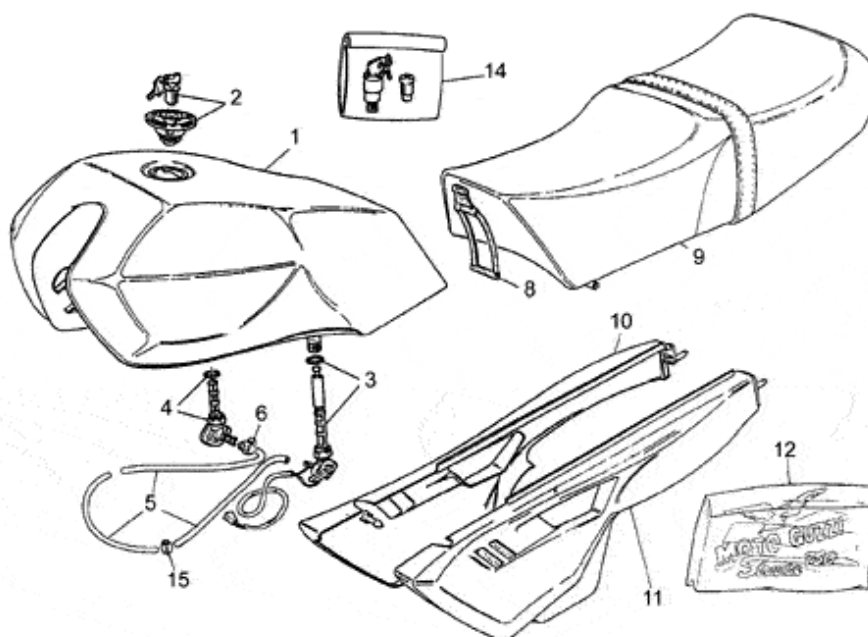

STRADA 750 1993-1995	GU034	00	TAB N.	02
	BODY				

Pos.	Description	Year	I_M_	Country	Version	Code	Q.ty	P.Cod.
1	Fuel tank	-	-	-	-	m.b GU31100290	1	
	Fuel tank	-	-	-	-	r. GU31100291	1	
	Fuel tank	-	-	-	-	gr GU231002301	1	
2	Tank cap	-	-	-	-	GU62103920	1	
3	LH fuel cock	-	-	-	-	GU23105370	1	
4	RH fuel cock	-	-	-	-	GU23105470	1	
5	Fuel pipe	-	-	-	-	GU00823948130	1	
6	Hose clamp	-	-	-	-	GU28108410	2	
8	Tie rod	-	-	-	-	GU19102750	1	
9	Saddle	-	-	-	-	GU27460586	1	
10	RH side panel	-	-	-	-	m.b GU31570390	1	
	RH side panel	-	-	-	-	r. GU31570391	1	
	RH side panel	-	-	-	-	gr GU275703861	1	
11	LH side panel	-	-	-	-	gr GU275704861	1	
	LH side panel	-	-	-	-	m.b GU31570490	1	
	LH side panel	-	-	-	-	r. GU31570491	1	
12	Decal set	-	-	-	-	GU31923390	1	
14	Lock hardware kit	-	-	-	-	GU27736887	1	
15	Hose clamp	-	-	-	-	GU28157950	4