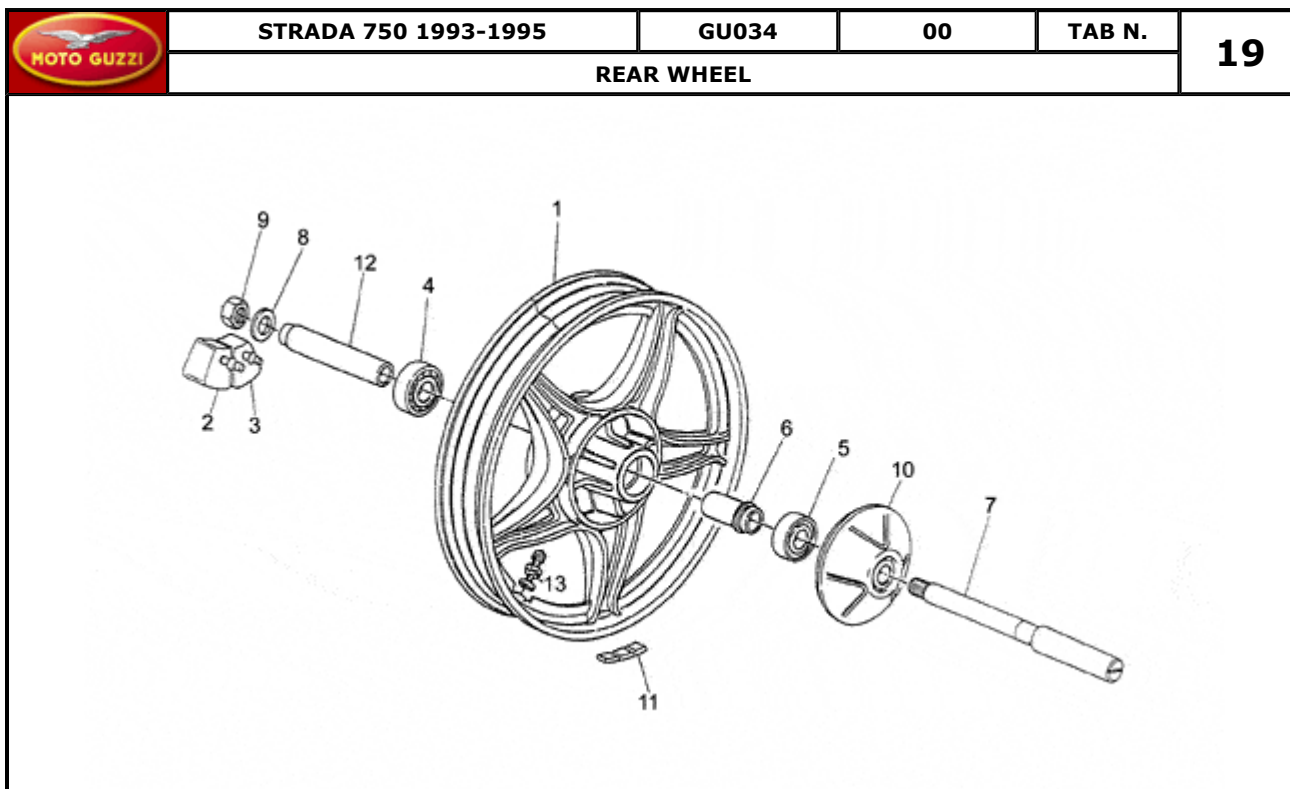

Pos.	Description	Year	I_M	Country	Version	Code	Q.ty	P.Cod.
1	Rear wheel	-	-	-	-	GU31630640	1	
2	RH rubber coupling	-	-	-	-	GU19632501	6	
3	LH rubber coupling	-	-	-	-	GU19632502	6	
4	Bearing	-	-	-	-	GU92204218	1	
5	Bearing	-	-	-	-	GU92204217	1	
6	Bearing internal spacer	-	-	-	-	GU19633935	1	
7	Rear wheel spindle	-	-	-	-	GU23633380	1	
8	Washer	-	-	-	-	GU14634400	1	
9	Nut M6X1,5	-	-	-	-	GU92602316	1	
10	Protection	-	-	-	-	GU19636400	1	
11	Counterweight	-	-	-	-	GU14616150	1	
12	Spacer	-	-	-	-	GU19634100	1	
13	Air valve	-	-	-	-	GU28617760	1