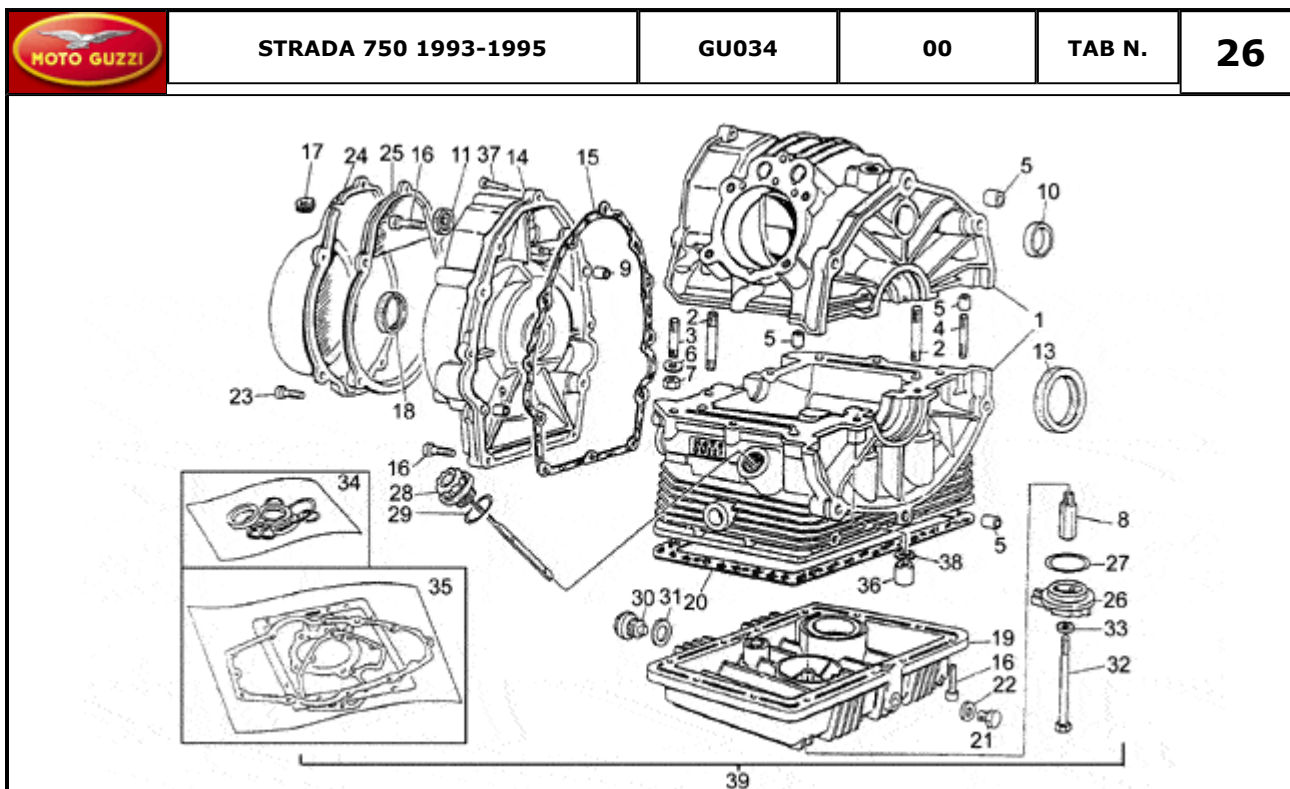

Pos.	Description	Year	I_M	Country	Version	Code	Q.ty	P.Cod.
1	Crankcase, grey	-	-	-	30295C	-	GU20000320	1
2	Stud bolt	-	-	-	-	-	GU96451560	4
3	Stud bolt	-	-	-	-	-	GU96451430	4
4	Stud bolt	-	-	-	-	-	GU96508055	2
5	Bush	-	-	-	-	-	GU19015020	4
6	Spring washer 8x15x0,3	-	-	-	-	-	GU61270300	6
7	Nut M8X1,25	-	-	-	-	-	GU92602208	6
8	Union	-	-	-	-	-	GU19003800	1
9	Bush 6,6x9x13	-	-	-	-	-	GU19002020	2
10	Plug	-	-	-	-	-	GU19016320	1
11	Gasket ring	-	-	-	-	-	GU90401530	1
13	Gasket ring	-	-	-	-	-	GU90405367	1
14	Cover grey	-	-	-	30295C	-	GU31001480	1
15	Gasket	-	-	-	-	-	GU19001200	1
16	Hex socket screw M6X25	-	-	-	-	-	GU98622325	22
17	Rubber spacer	-	-	-	-	-	GU19007700	1
18	Gasket ring 28x38x7	-	-	-	-	-	GU90402840	1
19	Oil sump grey	-	-	-	30295C	g	GU20003510	1
	Engine oil sump, blank	-	-	-	-	-	GU27003585	1
20	Gasket	-	-	-	-	-	GU19003602	1
21	Oil unload plug M10X1	-	-	-	-	-	GU31003766	1
22	Gasket	-	-	-	-	-	GU10528900	1
23	Hex socket screw M6X18	-	-	-	-	-	GU98622318	5
24	Cover	-	-	-	-	-	GU27001636	1
25	Flange	-	-	-	-	-	GU27001136	1
26	Cover, blank	-	-	-	-	-	GU19003400	1
	Cover, grey	-	-	-	30295C	g	GU20003410	1
27	O-ring	-	-	-	-	-	GU90706444	1
28	Oil load plug	-	-	-	-	-	GU27004985	1
29	Gasket ring	-	-	-	-	-	GU90706282	1
30	Oil unload plug	-	-	-	-	-	GU12003702	1
31	Gasket 20,1x28x2	-	-	-	-	-	GU95100709	1
32	Bolt	-	-	-	-	-	GU27152885	1