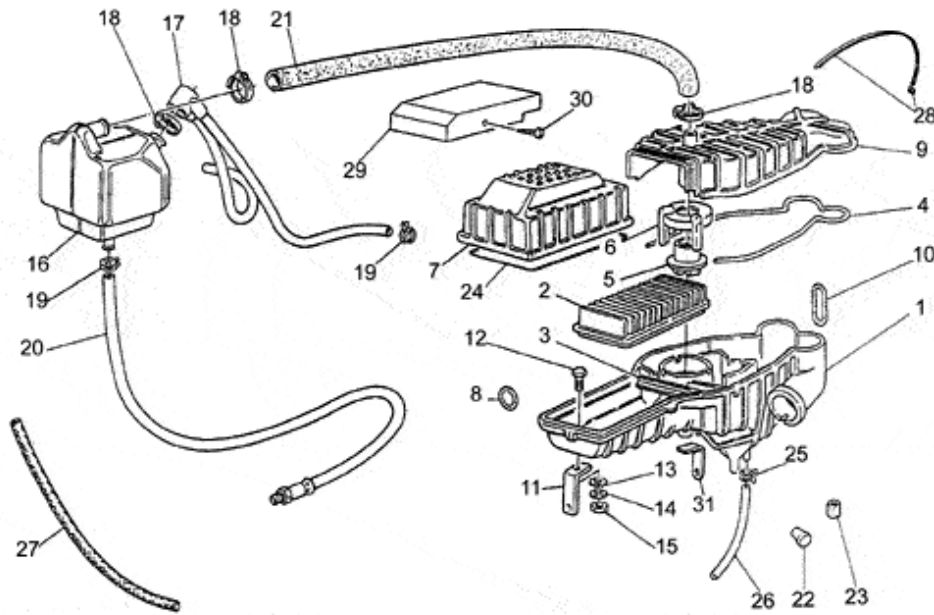

STRADA 750 1993-1995	GU034	00	TAB N.	08
	AIR FILTER				

Pos.	Description	Year	I_M_	Country	Version	Code	Q.ty	P.Cod.
1	Lower side filter case	-	-	-	-	GU19114060	1	
2	Air filter	-	-	-	-	GU28113650	1	
3	Bracket	-	-	-	-	GU19112960	1	
4	Gasket	-	-	-	-	GU19113960	1	
5	Protection	-	-	-	-	GU19111060	1	
6	Cover	-	-	-	-	GU19111160	1	
7	Filter cover	-	-	-	-	GU19113760	1	
8	Short spring	-	-	-	-	GU31110715	3	
9	Upper side filter case	-	-	-	-	GU19113460	1	
10	Lenght spring	-	-	-	-	GU31110815	3	
11	Square	-	-	-	-	GU27114160	1	
12	Screw	-	-	-	-	GU98054214	1	
13	Notched washer	-	-	-	-	GU95021105	1	
14	Washer	-	-	-	-	GU95000205	1	
15	Nut	-	-	-	-	GU92630105	1	
16	Housing	-	-	-	-	GU27153460	1	
17	Breather	-	-	-	-	GU23159670	1	
18	Hose clamp	-	-	-	-	GU93305018	3	
19	Hose clamp	-	-	-	-	GU61108400	3	
20	Breather	-	-	-	-	GU27159360	1	
21	Pipe	-	-	-	-	GU30157430	1	
22	Lockup rubber	-	-	-	-	GU19433000	1	
23	Rubber spacer	-	-	-	-	GU14423800	1	
24	Gasket	-	-	-	-	GU27113985	1	
25	Hose clamp D9	-	-	-	-	GU61108500	1	
26	Breather pipe	-	-	-	-	GU00823942090	1	
27	Thermal sheath	-	-	-	-	GU00823923140	1	
28	Hose clamp	-	-	-	-	GU27609685	1	
29	Guard	-	-	-	-	GU27111271	1	
30	Self-tap screw	-	-	-	-	GU99200413	2	
31	Square	-	-	-	-	GU31112965	1