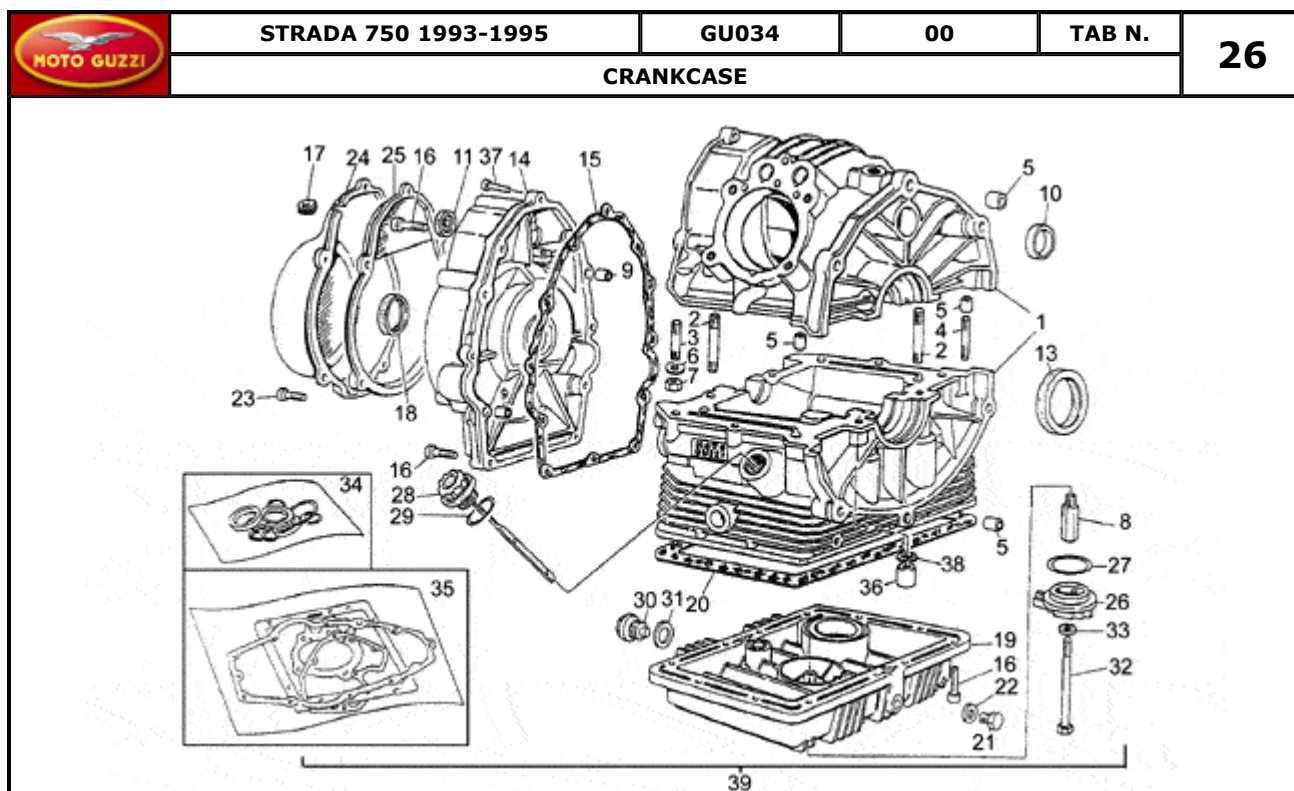

Pos.	Description	Year	I_M	Country	Version	Code	Q.ty	P.Cod.
1	Crankcase, grey	-	-	-	30295C	-	GU20000320	1
2	Stud bolt	-	-	-	-	-	GU96451560	4
3	Stud bolt	-	-	-	-	-	GU96451430	4
4	Stud bolt	-	-	-	-	-	GU96508055	2
5	Bush	-	-	-	-	-	GU19015020	4
6	Spring washer 8x15x0,3	-	-	-	-	-	GU61270300	6
7	Nut M8X1,25	-	-	-	-	-	GU92602208	6
8	Union	-	-	-	-	-	GU19003800	1
9	Bush 6,6x9x13	-	-	-	-	-	GU19002020	2
10	Plug	-	-	-	-	-	GU19016320	1
11	Gasket ring	-	-	-	-	-	GU90401530	1
13	Gasket ring	-	-	-	-	-	GU90405367	1
14	Cover grey	-	-	-	30295C	-	GU31001480	1
15	Gasket	-	-	-	-	-	GU19001200	1
16	Hex socket screw M6X25	-	-	-	-	-	GU98622325	22
17	Rubber spacer	-	-	-	-	-	GU19007700	1
18	Gasket ring 28x38x7	-	-	-	-	-	GU90402840	1
19	Oil sump grey	-	-	-	30295C	g	GU20003510	1
	Engine oil sump, blank	-	-	-	-	-	GU27003585	1
20	Gasket	-	-	-	-	-	GU19003602	1
21	Oil unload plug M10X1	-	-	-	-	-	GU31003766	1
22	Gasket	-	-	-	-	-	GU10528900	1
23	Hex socket screw M6X18	-	-	-	-	-	GU98622318	5
24	Cover	-	-	-	-	-	GU27001636	1
25	Flange	-	-	-	-	-	GU27001136	1
26	Cover, blank	-	-	-	-	-	GU19003400	1
	Cover, grey	-	-	-	30295C	g	GU20003410	1
27	O-ring	-	-	-	-	-	GU90706444	1
28	Oil load plug	-	-	-	-	-	GU27004985	1
29	Gasket ring	-	-	-	-	-	GU90706282	1
30	Oil unload plug	-	-	-	-	-	GU12003702	1
31	Gasket 20,1x28x2	-	-	-	-	-	GU95100709	1
32	Bolt	-	-	-	-	-	GU27152885	1