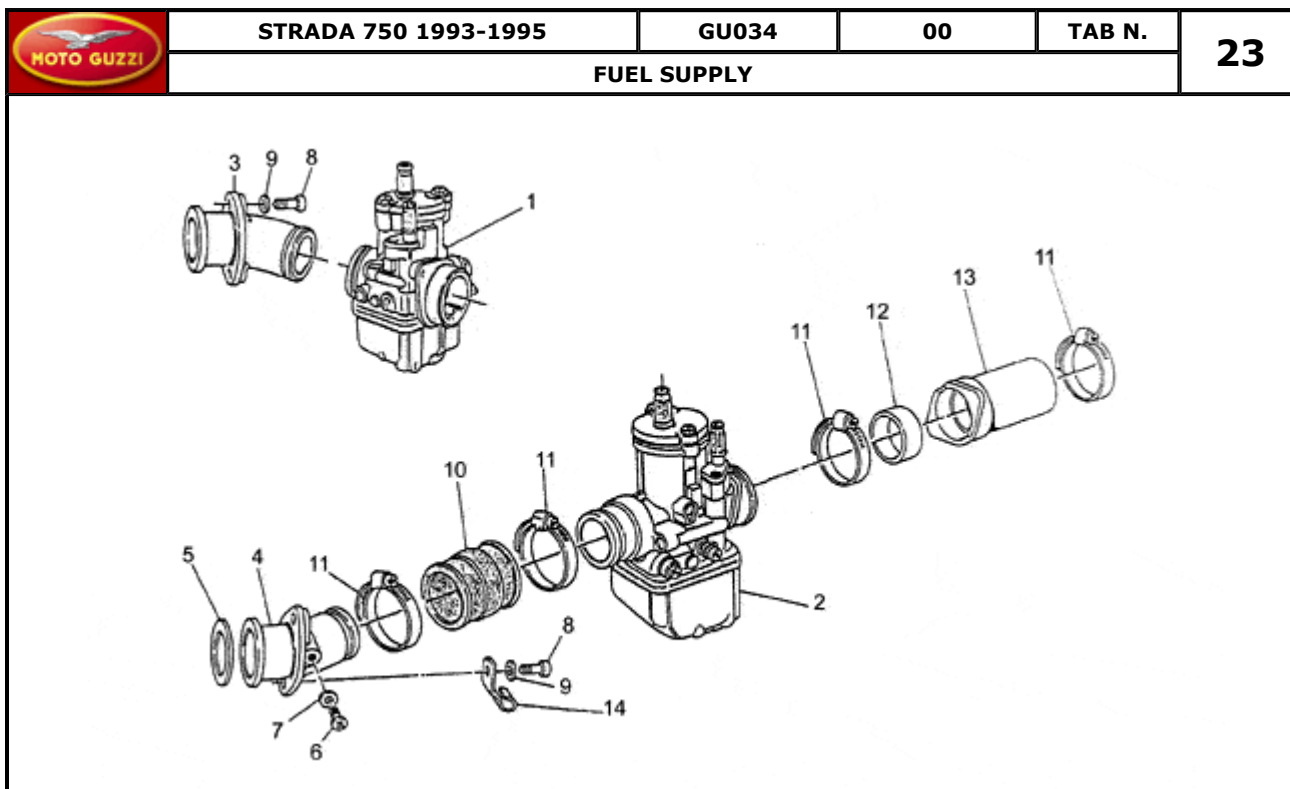

Pos.	Description	Year	I_M	Country	Version	Code	Q.ty	P.Cod.
1	Carburettor RH PHBH 30	-	-	-	-	GU31112615	1	
2	Carburettor LH PHBH 30	-	-	-	-	GU31112616	1	
3	RH intake manifold	-	-	-	M	GU27115060	1	
	RH intake manifold	-	-	-	30295C-D	GU20115020	1	
4	LH intake manifold	-	-	-	M	GU27115061	1	
	LH intake manifold	-	-	-	30295C-D	GU20115021	1	
5	Gasket	-	-	-	-	GU19115580	2	
6	Screw	-	-	-	-	GU98310610	2	
7	Washer 6,25x10x1,5	-	-	-	-	GU95100116	2	
8	Hex socket screw M6X25	-	-	-	-	GU98622325	4	
9	Special washer	-	-	-	-	GU61013800	4	
10	Hose	-	-	-	-	GU19114360	2	
11	Hose clamp 32X52X8	-	-	-	-	GU93305032	8	
12	Gasket ring	-	-	-	-	GU19114680	2	
13	Air intake hose	-	-	-	-	GU19114460	2	
14	Hose clamp	-	-	-	-	GU19718000	2