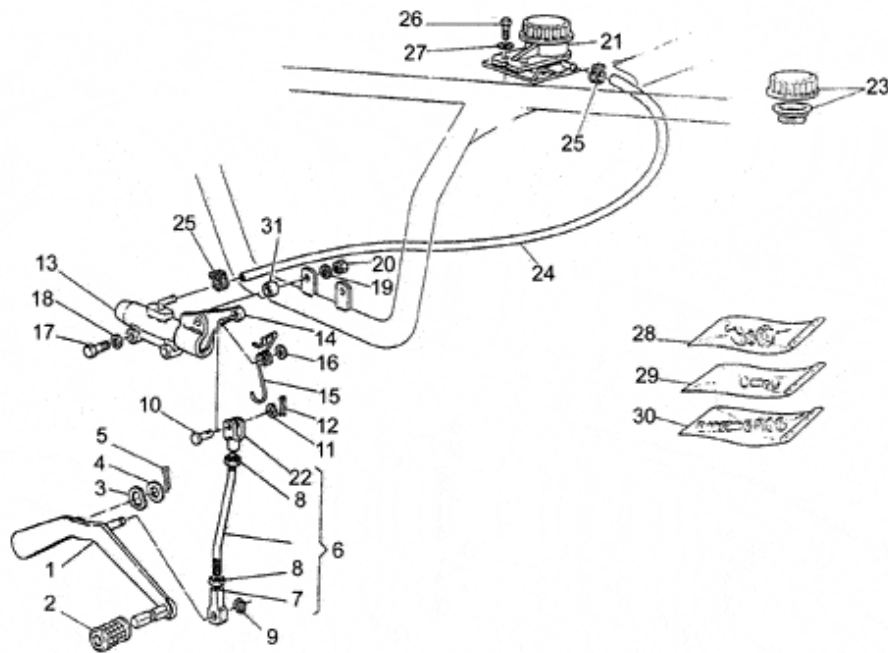

STRADA 750 1993-1995	GU034	00	TAB N.	17
	REAR MASTER CYLINDER				

Pos.	Description	Year	I_M_	Country	Version	Code	Q.ty	P.Cod.
1	Rear brake lever	-	-	-	-	GU19677000	1	
2	Rubber spacer	-	-	-	-	GU14251001	1	
3	Spring washer	-	-	-	-	GU95129260	1	
4	Flat washer	-	-	-	-	GU95004215	1	
5	Split pin	-	-	-	-	GU95500227	1	
6	Change gear tie rod compl.	-	-	-	-	GU19675000	1	
7	Block	-	-	-	-	GU18257551	1	
8	Nut	-	-	-	-	GU92690073	2	
9	Circlip	-	-	-	-	GU90271008	1	
10	Pin	-	-	-	-	GU95770265	1	
11	Washer	-	-	-	-	GU95129110	1	
12	Split pin	-	-	-	-	GU95500222	1	
13	Rear master cylinder	-	-	-	-	GU31666990	1	
14	Rear brake lever	-	-	-	-	GU19667500	1	
15	Rear brake lever spring	-	-	-	-	GU19667600	1	
16	Washer 6,15x11x0,8	-	-	-	-	GU95004206	1	
17	Screw	-	-	-	-	GU98054340	2	
18	Washer	-	-	-	-	GU95000206	2	
19	Notched washer	-	-	-	-	GU95021106	2	
20	Nut	-	-	-	-	GU92602206	2	
21	Brake oil tank	-	-	-	-	GU65663500	1	
22	Fork	-	-	-	-	GU31626860	1	
23	Tank cap	-	-	-	-	GU17661052	1	
24	Rear brake hose	-	-	-	-	GU00823950050	1	
25	Hose clamp	-	-	-	-	GU19157800	2	
26	Hex screw M6X16	-	-	-	-	GU98054316	2	
27	Washer	-	-	-	-	GU95000206	2	
28	Pump connection overhaul unit	-	-	-	-	GU19659500	1	
29	Lever overhaul kit	-	-	-	-	GU19659600	1	
30	Pump revision kit	-	-	-	-	GU17659350	1	
31	Spacer	-	-	-	-	GU91180706	2